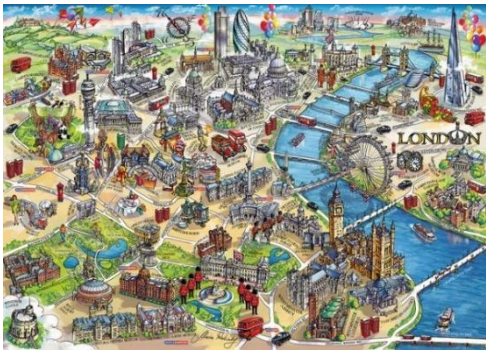

13. London Landmarks - 1000 Pieces

A 1000 piece jigsaw which measures 69cm x 48cm.