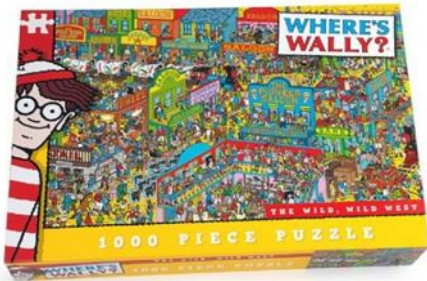

18. Where's Wally - Wild West - 1000 Pieces - Adult

A 1000 piece jigsaw which measures 69cm x 48cm