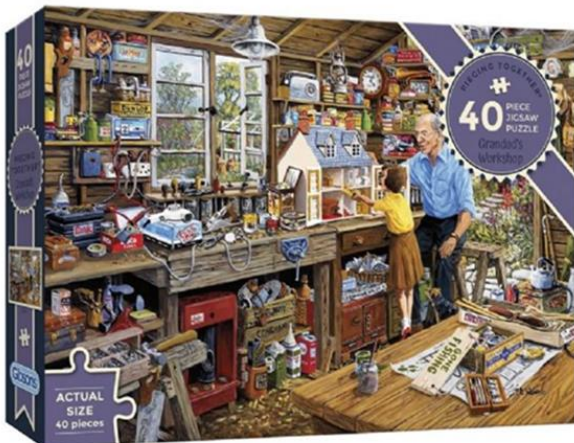

3. Grandad's Workshop - 40 Pieces - Dementia Friendly Puzzle

A Jigsaw provided for those living with dementia, limited fine motor skills or visual impairments. The puzzle images were chosen specifically to evoke fond memories from years gone by to spark conversations with loved ones and reminisce around topics that may be long forgotten. 'Grandad's Workshop' is a 40 piece

puzzle painted by Michael Herring. It shows all the nooks and crannies of Grandad's workshop, and in the middle is the beautiful dolls house that Grandad has made for his beloved granddaughter. It has the large, easy to handle pieces.