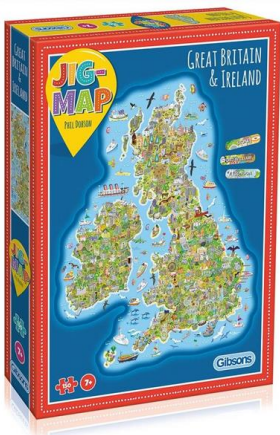

### 17. TFL London Underground Map - 1000 Pieces - Adult

This 1000 piece puzzle features the iconic modern day London Underground tube map, which was first designed in 1931 by Henry C Beck and based on circuit diagrams he drew for his day job as an engineer. The sprawling transport system has 270 stations and is made from 250 miles (400 km) of track. No other city is as recognised by its transport system as London. Its red buses, black cabs and Tube trains are known around the world. Every day more than 31 million journeys are made across the network. Please be aware that there are two minor errors within the artwork of this jigsaw. For the perfectionists, The Victoria Line key (bottom left) is positioned incorrectly and there is a break in the central line by West Ruislip. The puzzle size is 49x68cm when complete and the box size: 24 x 24 x 6 cm

**18. Where's Wally - Wild West - 1000 Pieces - Adult**

A 1000 piece jigsaw which measures 69cm x 48cm

**19. Don't Worry, Be Happy - 100 XXL Pieces - Aged 6+**

Behind the unicorns we get a glimpse of their enchanted land with its landscape of trees, brilliant flowers and fluttering butterflies. A fun, colourful and great family-friendly pastime for ages 6+. A 100 piece cardboard jigsaw puzzle with Extra Extra Large pieces. The finished puzzle measures 49 x 36 cm when complete. Made from strong premium grade cardboard, with linen finish print to minimise glare on puzzle image.

**20. Lions Pride - 500 Pieces**

This 500 piece jigsaw measures 62cm x 50cm, and is aimed at adults.

**21. Schleich - A Day at the Farm 40 Pieces - Aged 4 +**

The pieces are smooth-edged, well fitting, extra thick and varied, this 40 piece jigsaw is suitable for ages four and up; being larger the pieces are also ideal for an older person who had dexterity issues.

**22. Jigmap UK & Ireland - 150 Pieces - Aged 5 +**

Final size, 62cm x 48cm. Designed for 5 years old and above.